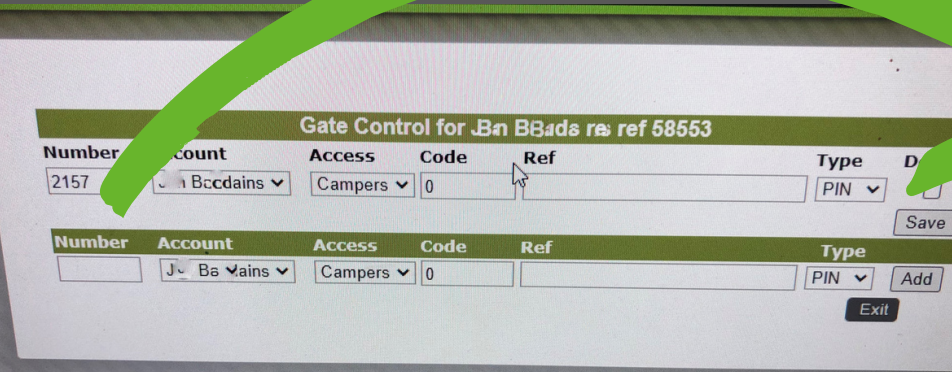

Automated Number Plate Recognition & Pin Number Access Control

Integrated with:

Seekom  **newbook**

Scan to see the Demo

Call us: 09 263 6967

Automated Number Plate Recognition & Pin Number Access Control

Number Plate & PIN
Integrated with: