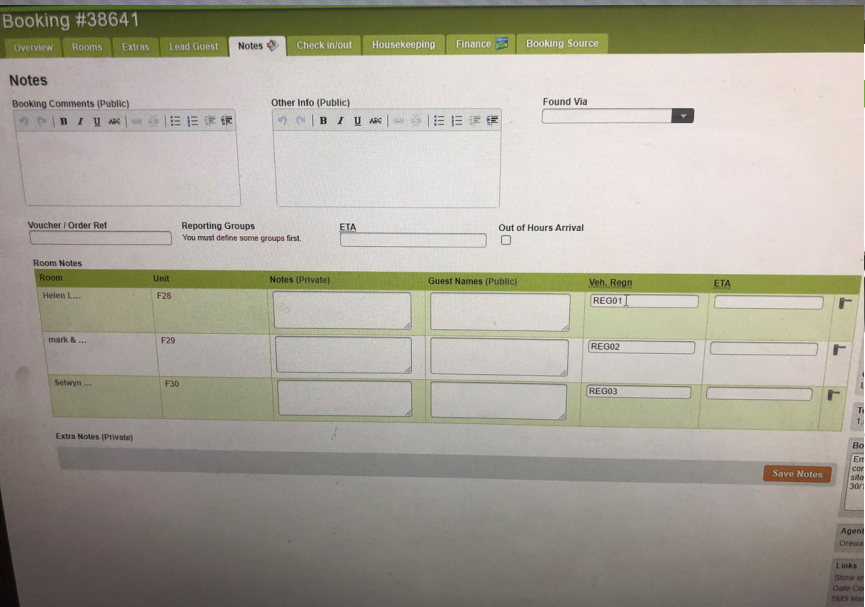

Automated Number Plate Recognition & Pin Number Access Control

Integrated with:

Seekom  **newbook**

Scan to see the Demo

Call us: 09 263 6967

Automated Number Plate Recognition & Pin Number Access Control

Number Plate & PIN
Integrated with: